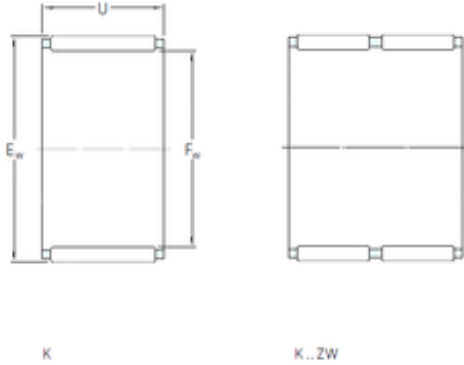

Changzhou SND bearing Co.,Ltd

SKF K15x21x21 needle roller bearings

Bearing No. K15x21x21

Bore Diameter	15 mm
Outer Diameter	21 mm
Fw	15 mm
Ew	21 mm
U	21 mm
Weight	0,017 Kg
Basic dynamic load rating (C)	18,7 kN
Basic static load rating (C0)	24,5 kN
Fatigue load limit (Pu)	3
Reference speed	24000 r/min

K15x21x21 Bearing 2D drawings and 3D CAD models