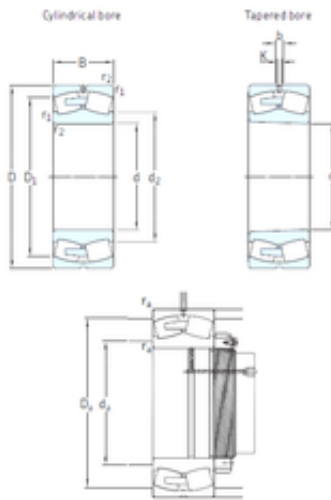

Changzhou SND bearing Co.,Ltd

1000 mm x 1580 mm x 462 mm SKF
231/1000CAKF/W33 spherical roller bearings

Bearing No. 231/1000CAKF/W33

231/1000CAKF/W33 Bearing 2D drawings and 3D CAD models

Size	1000x1580x462 mm
Bore Diameter	1000 mm
Outer Diameter	1580 mm
Width	462 mm
d	1000 mm
D	1580 mm
B	462 mm
C	462 mm
b	22,3 mm
d2	1185 mm
r1 min.	12 mm
r2 min.	12 mm
D1	1403 mm
K	12 mm
da min.	1048 mm
Da max.	1532 mm
ra max.	10 mm
Weight	3500 Kg
Basic dynamic load rating (C)	24500 kN
Basic static load rating (C0)	48000 kN
Fatigue load limit (Pu)	2550
Reference speed	140 r/min
Limiting speed	280 r/min
Calculation factor (e)	0,28
Calculation factor (Y0)	2,5

Changzhou SND bearing Co.,Ltd

Calculation factor (Y1)	2,4
-------------------------	-----