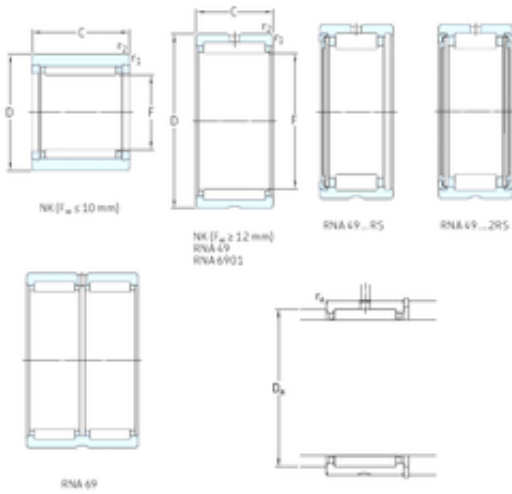

## SKF NK21/16 needle roller bearings

Bearing No. NK21/16

Size	21x29x16 mm
Bore Diameter	21 mm
Outer Diameter	29 mm
Width	16 mm
Fw	21 mm
D	29 mm
C	16 mm
Weight	0,028 Kg
Basic dynamic load rating (C)	13,8 kN
Basic static load rating (C0)	20,4 kN
Fatigue load limit (Pu)	2,45
Reference speed	19000 r/min

NK21/16 Bearing 2D drawings and 3D CAD models