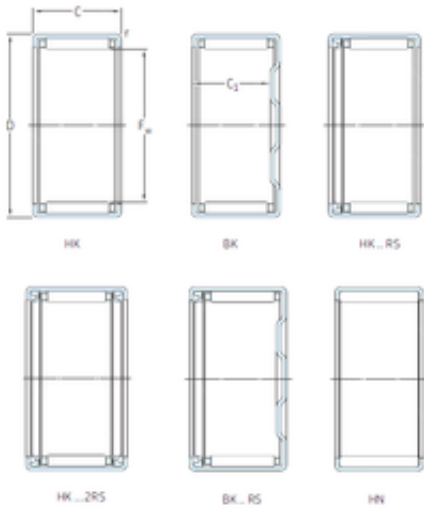

## SKF BK0912 needle roller bearings

Bearing No. BK0912

Size	9x13x12 mm
Bore Diameter	9 mm
Outer Diameter	13 mm
Width	12 mm
Fw	9 mm
D	13 mm
C	12 mm
Weight	0,0049 Kg
Basic dynamic load rating (C)	5,12 kN
Basic static load rating (C0)	6,4 kN
Fatigue load limit (Pu)	0,72
Reference speed	18000 r/min

BK0912 Bearing 2D drawings and 3D CAD models